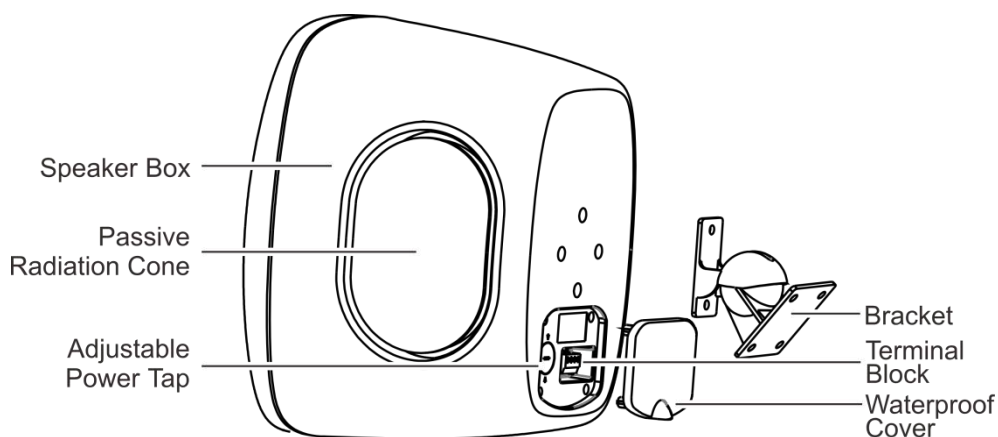

Specifications

Model	DSP6050
Speaker Unit	6.5"×1, 1"×1
Operating Voltage	100V
Rated Power	50W
Power Adjustment	8Ω-50W-25W-12.5W-6.3W-3.2W
Frequency Response	65Hz-20kHz
Sensitivity (1m, 1W)	87dB±2dB
MAX. SPL. (1m)	104dB±2dB
Operating Temperature	-20℃~+50℃
Dimensions (H×W×D)	300×200×233mm
Net Weight (1PC)	4.3kg
Gross Weight (2PCS/CTN)	12kg

Product Information