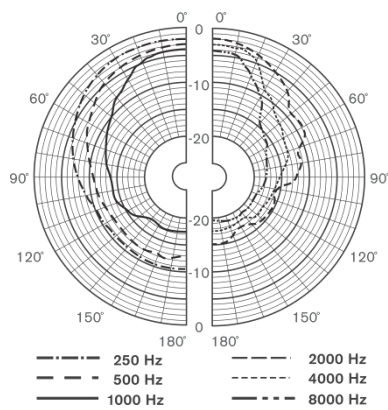

## Product Information

Product Breakdown Structure

H	W	D
300	200	233

### Frequency Response (dB SPL, 1W, 1m)

### Distortion (THD < 3% 1W, 1m, 100Hz-10kHz)

### Vertical Directivity Pattern